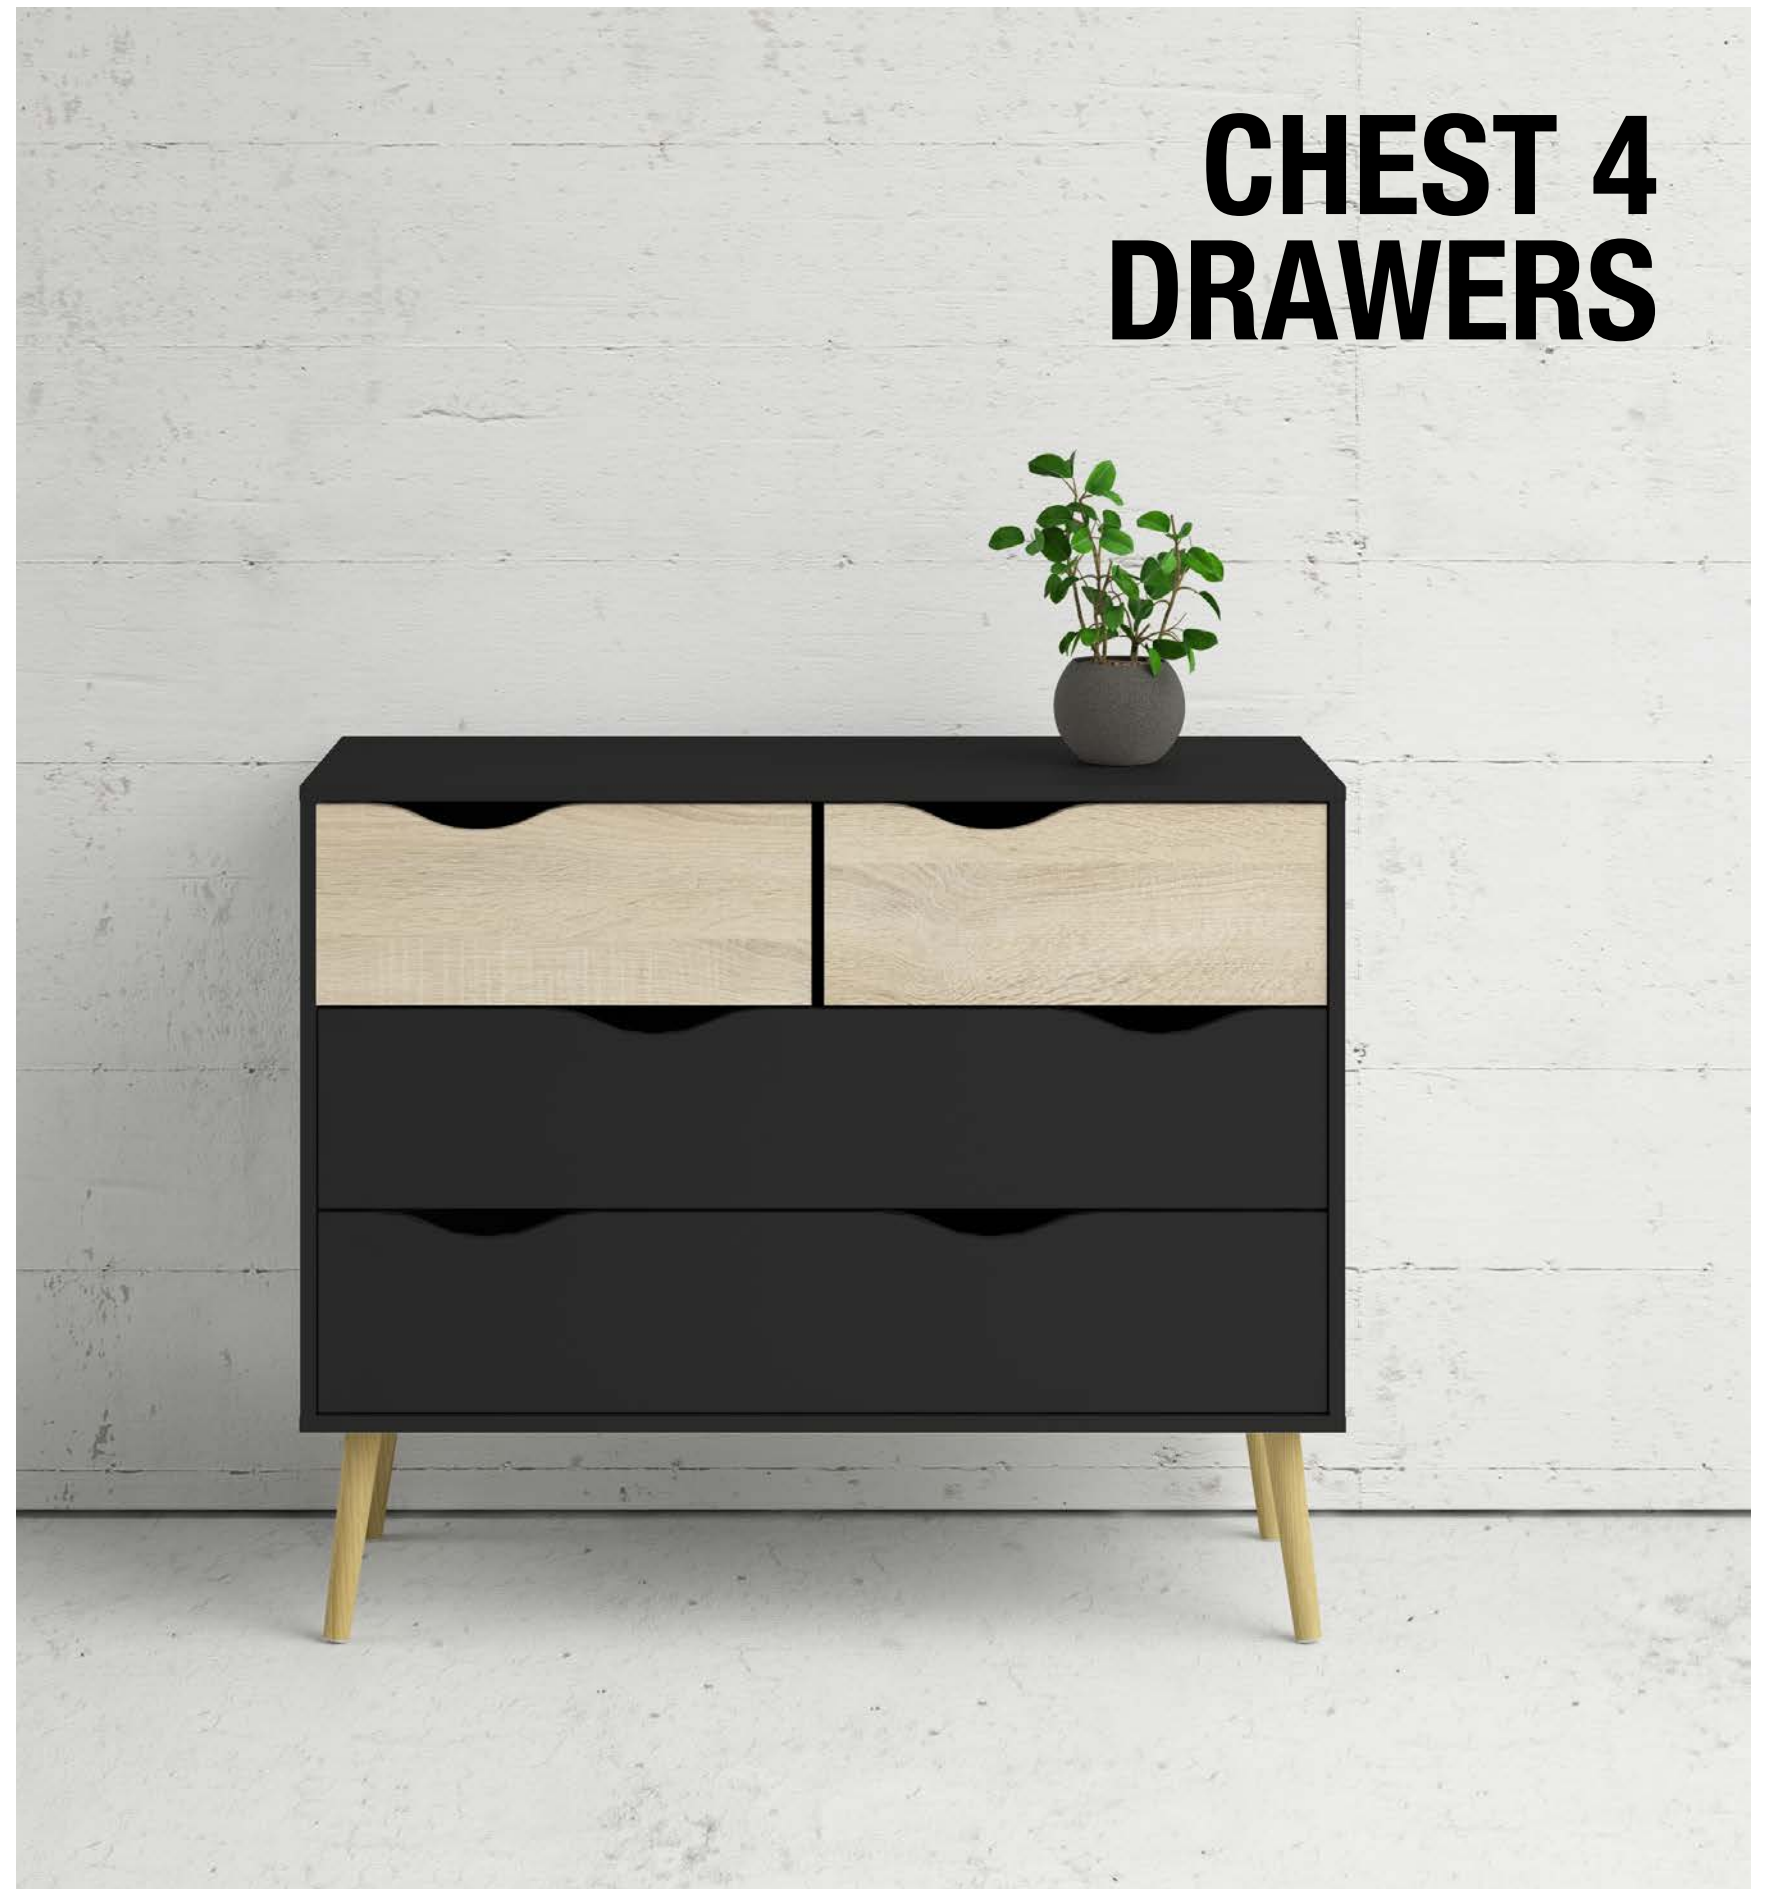

75395 Chest

98.6 x 39.1 x 81.7 cm

38.8 x 15.4 x 32.2"

Colours: 49ak - gmak

CHEST 4 DRAWERS