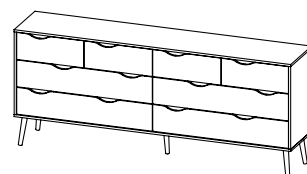

75455 Double dresser

195.6 x 39.1 x 81.7 cm

77x 15.4 x 32.2"

Colours: 49ak

50.1 x 39.1 x 49.7 cm

19.7 x 15.4 x 19.6"

Colours: 49ak - 49gm - gmak