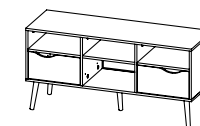

75391 TV-unit

117.1 x 39.1 x 57.4 cm

46.1 x 15.4 x 22.6"

Colours: 49ak - 49gm