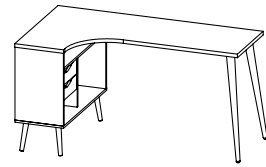

75450 Desk

145.1 x 81 x 75.8 cm

57.1 x 31.9 x 29.8"

Colours: 49ak - 49gm